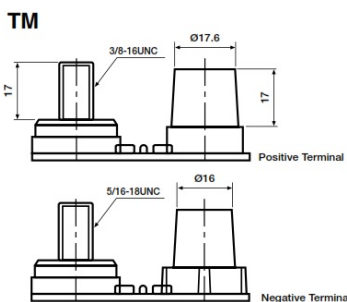

Yuasa Technical Data Sheet

Yuasa M31-EFB - Marine Batteries

Performance

Voltage	12V
Capacity (20-hour)	100Ah
Cold Cranking Amps (EN1)	750A

Dimensions

Length	330mm
Width	173mm
Height	240mm

Weights & Measures

Mean Weight with Acid	26kg
-----------------------	------

Container Features

Case Type	GR31 BCI
Cell Layout	1
Hold Down	N
State of Charge Indicator	✓
Handles	✓
End Venting	✓
Semi-Traction Features	✓
Lid Type	SMF Double Lid

Technology

Flame Arrestor	✓
Technology	Ca/Ca
Separator	PE
Recommended Charge Rate	7A

Terminal Type

Cell Assembly Layout

Battery Hold-down

Data Sheet generated on 25/10/2022 - E&OE